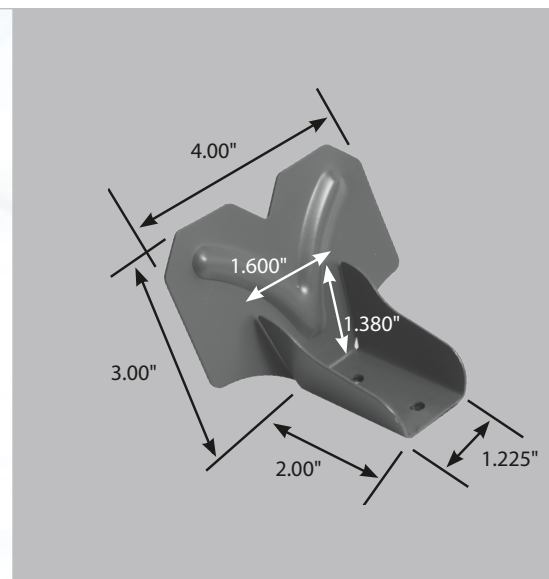

AVAILABLE IN
40+ COLORS

Snow Defender® 4500

For exposed fastener panels: on 2x4 purlins in the flat position *(Not for use with standing seam roofing)*

- 16 gauge type 304 stainless steel
- EPDM rubber sealer
- Powder coated or mill finish
- No caulk needed
- Patented
- Made in USA
- 15 year warranty

Part#	Description	Pcs/Bx	Lb/Bx
SD45	Snow Defender® 4500	50	15.10

EPDM rubber sealer

**DON'T
GUESS!**

Scan it now!

Enter simple data and get an **ACCURATE QUANTITY & PLACEMENT** with our EASY online calculator.