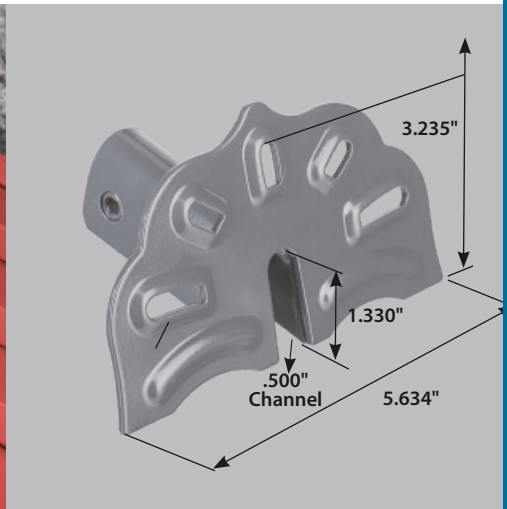

## Snow Defender® 7500 DECO™

For standing seam roofing; fits standing seams up to 3/8" width, and most 1" through 1-3/4" seam heights

- Type 304 stainless steel will not corrode
- Does not penetrate metal
- Powder coated or mill finish
- Excellent fade resistance
- No caulk needed
- Patented
- Damage free packaging
- Made in the USA
- 15 year warranty

Part#	Description	Pcs/Bx	Lb/Bx
SD75	Snow Defender® 7500 DECO™	32	30.92