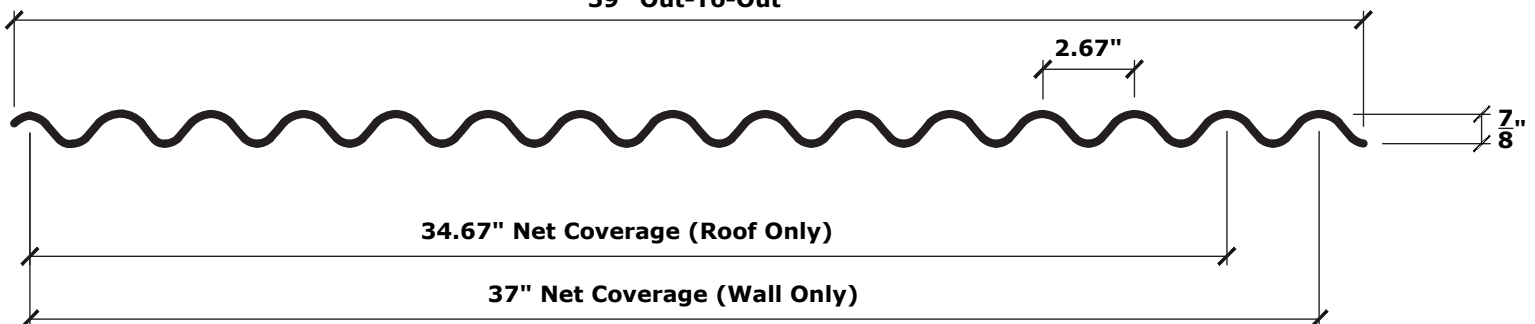

Available Finishes: Bare Steel, Galvalume®/Zincalume®, Galvanized, PVDF, SMP Painted

SPECIFICATIONS:

Profile Type:	7/8" Corrugated
Rib Height:	7/8"
Rib Distance (Pitch):	2.67" Pitch
Overall Width:	39"
Coil Feed:	48"
Warranty:	30 year limited*
Coverage Area	
Roof:	34.67"
Wall:	37"
Available Gauges:	24, 22, 20
Substrate:	AZ 50 Minimum (Galvalume®/Zincalume®)
Finish:	Cool Tech® 500 - PVDF Resin Based
Fasteners:	Exposed
Panel Length:	1' to 52'
Recommended Minimum Roof Slope:	3/12
Installation:	Can be installed over an open purlin system or a solid substrate. Use bead mastic on the overlap if used for a roofing application.

† Also available in 22 and 20 gauge

Shown in Dark Bronze

PROFILE:

7/8" Corrugated

39" Out-To-Out

***There can be variance in the overall width of up to 1". This will NOT lessen roof/wall coverage.

Colors represented on this profile sheet may not match actual material. All colors should be verified using an actual metal color sample.